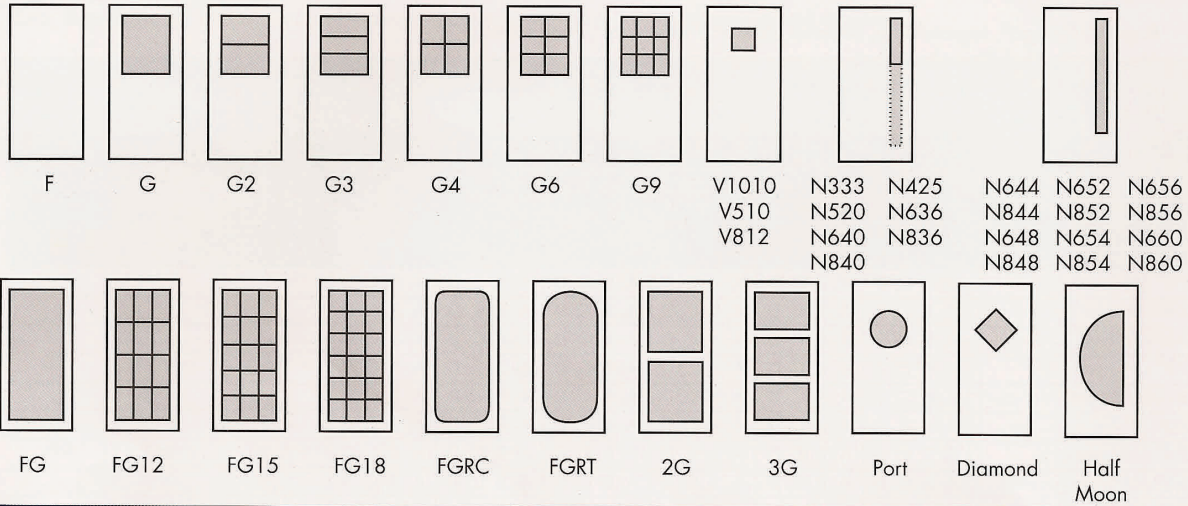

Door Designs

Flush Doors and Doors with Windows

Doors and Louvers

Embossed Panel Doors

ThruLite Stile & Rail Doors

 Indicates door with glass lite kit installed for field glazing

 Indicates molded polystyrene plastic glass kit with glass installed as indicated