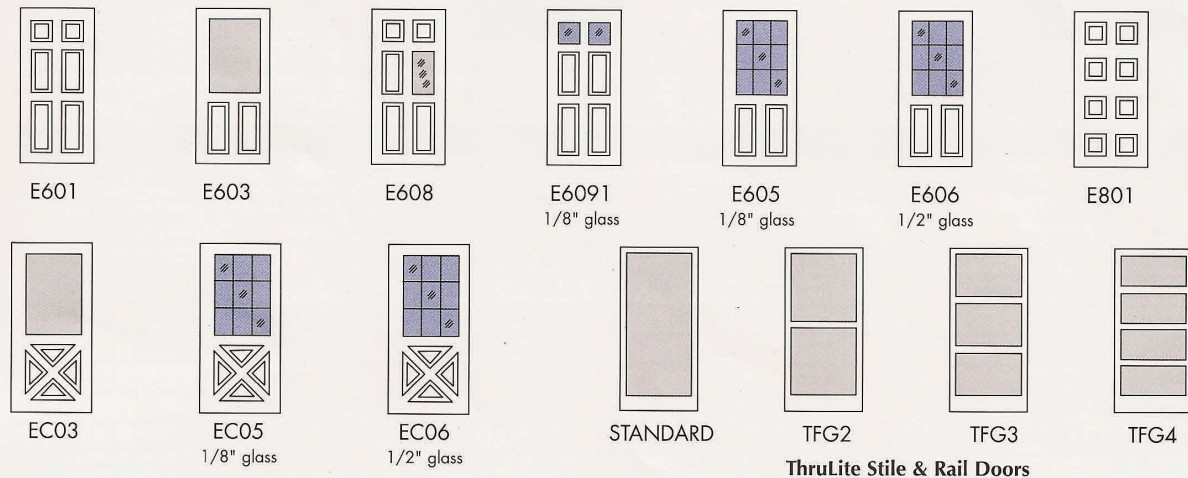

Door Designs

Flush Doors and Doors with Windows

Doors and Louvers

Embossed Panel Doors

ThruLite Stile & Rail Doors

 Indicates door with glass lite kit installed for field glazing

 Indicates molded polystyrene plastic glass kit with glass installed as indicated