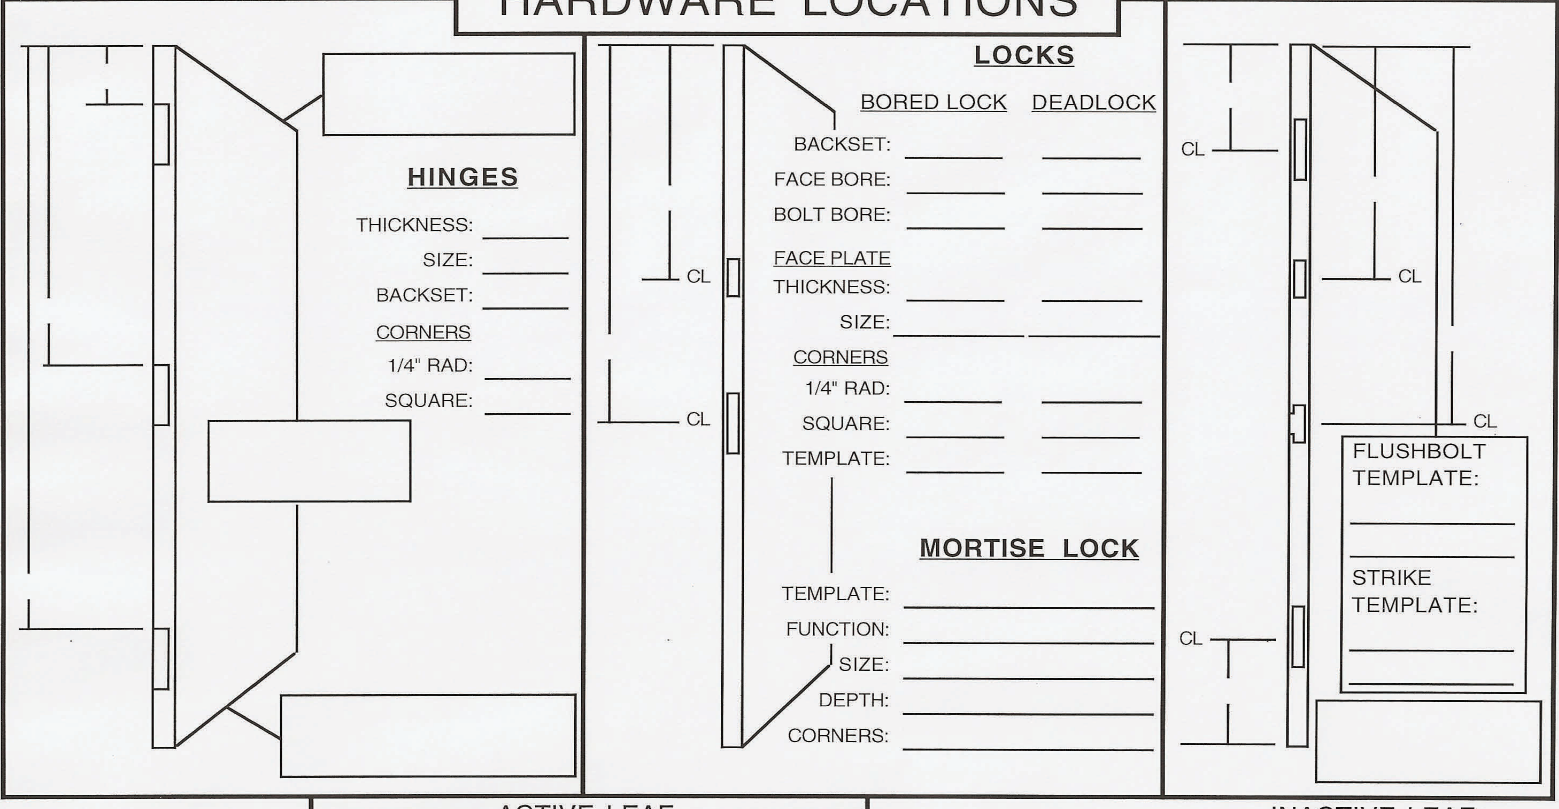

3 HINGE DOOR

CUSTOMER: E & S HARDWARE AND SUPPLY INC.
 PO#: _____
 JOB NAME: _____
 APPROVED BY: _____
 DATE APPROVED: _____

DRAWING DESCRIPTION

DRAWING#
6

HARDWARE LOCATIONS

"DoorBase" specially designed software for door and hardware distributors available from ADVANCED CUSTOM SOFTWARE (707-542-9564)